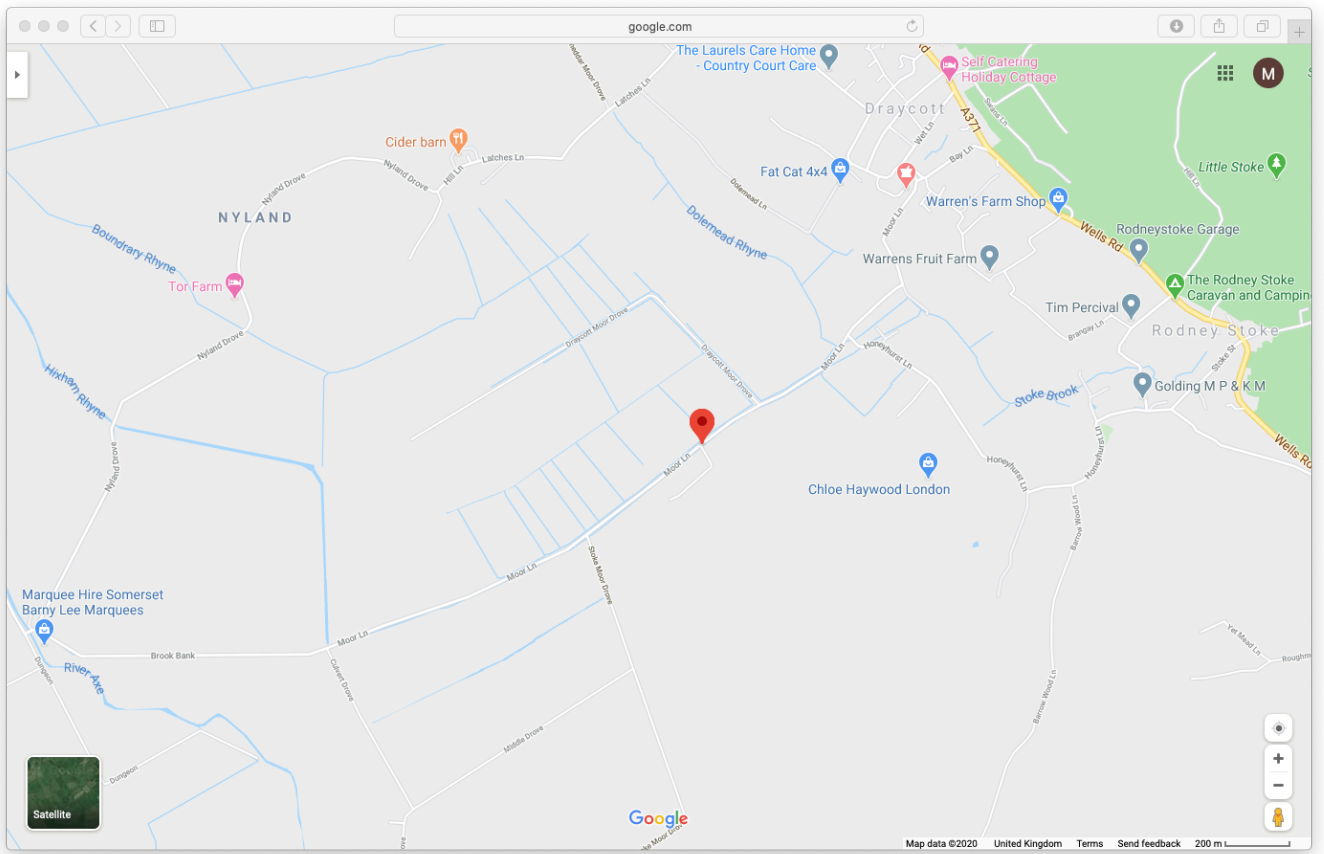

Google and the Google logo are registered trade marks of Google LLC, used with permission.