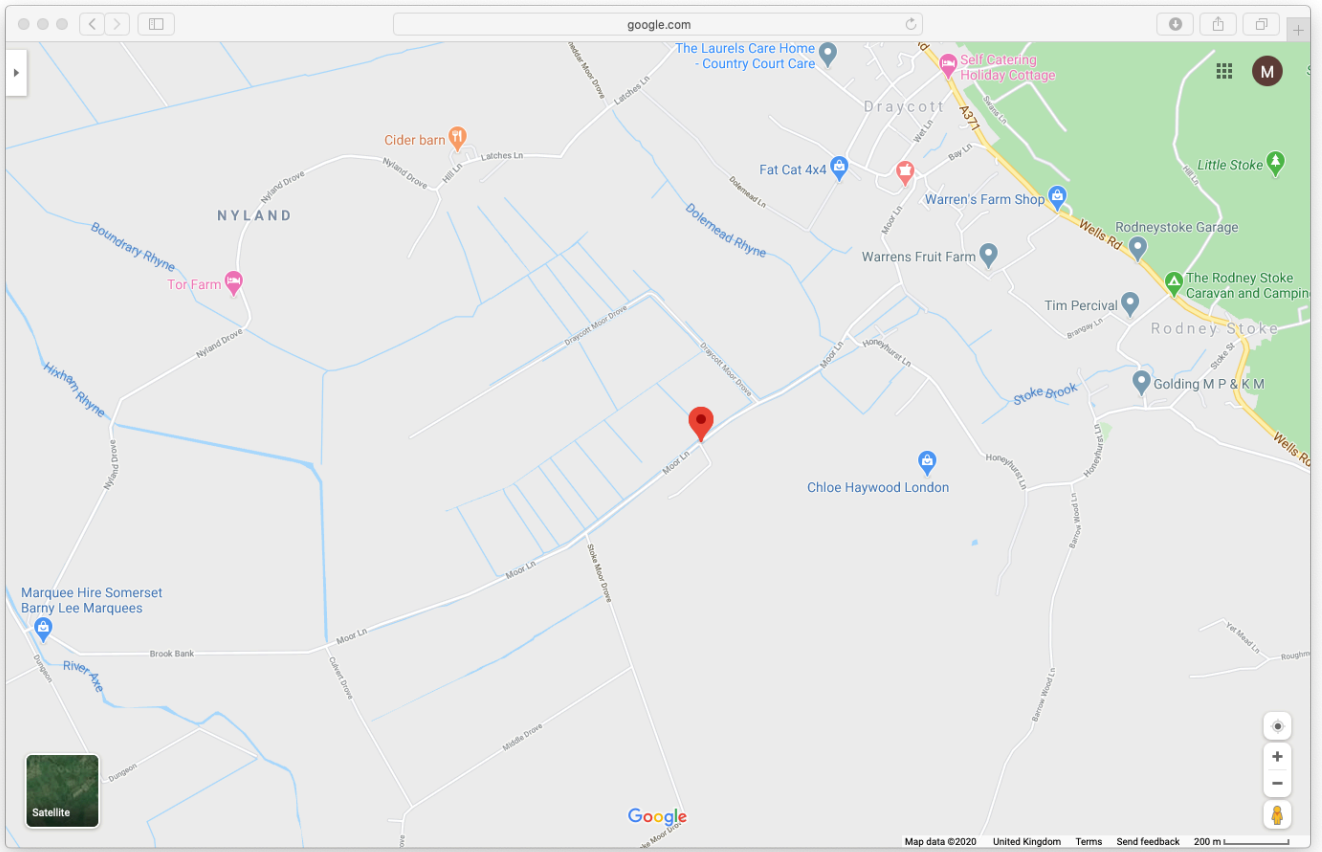

Google and the Google logo are registered trade marks of Google LLC, used with permission.